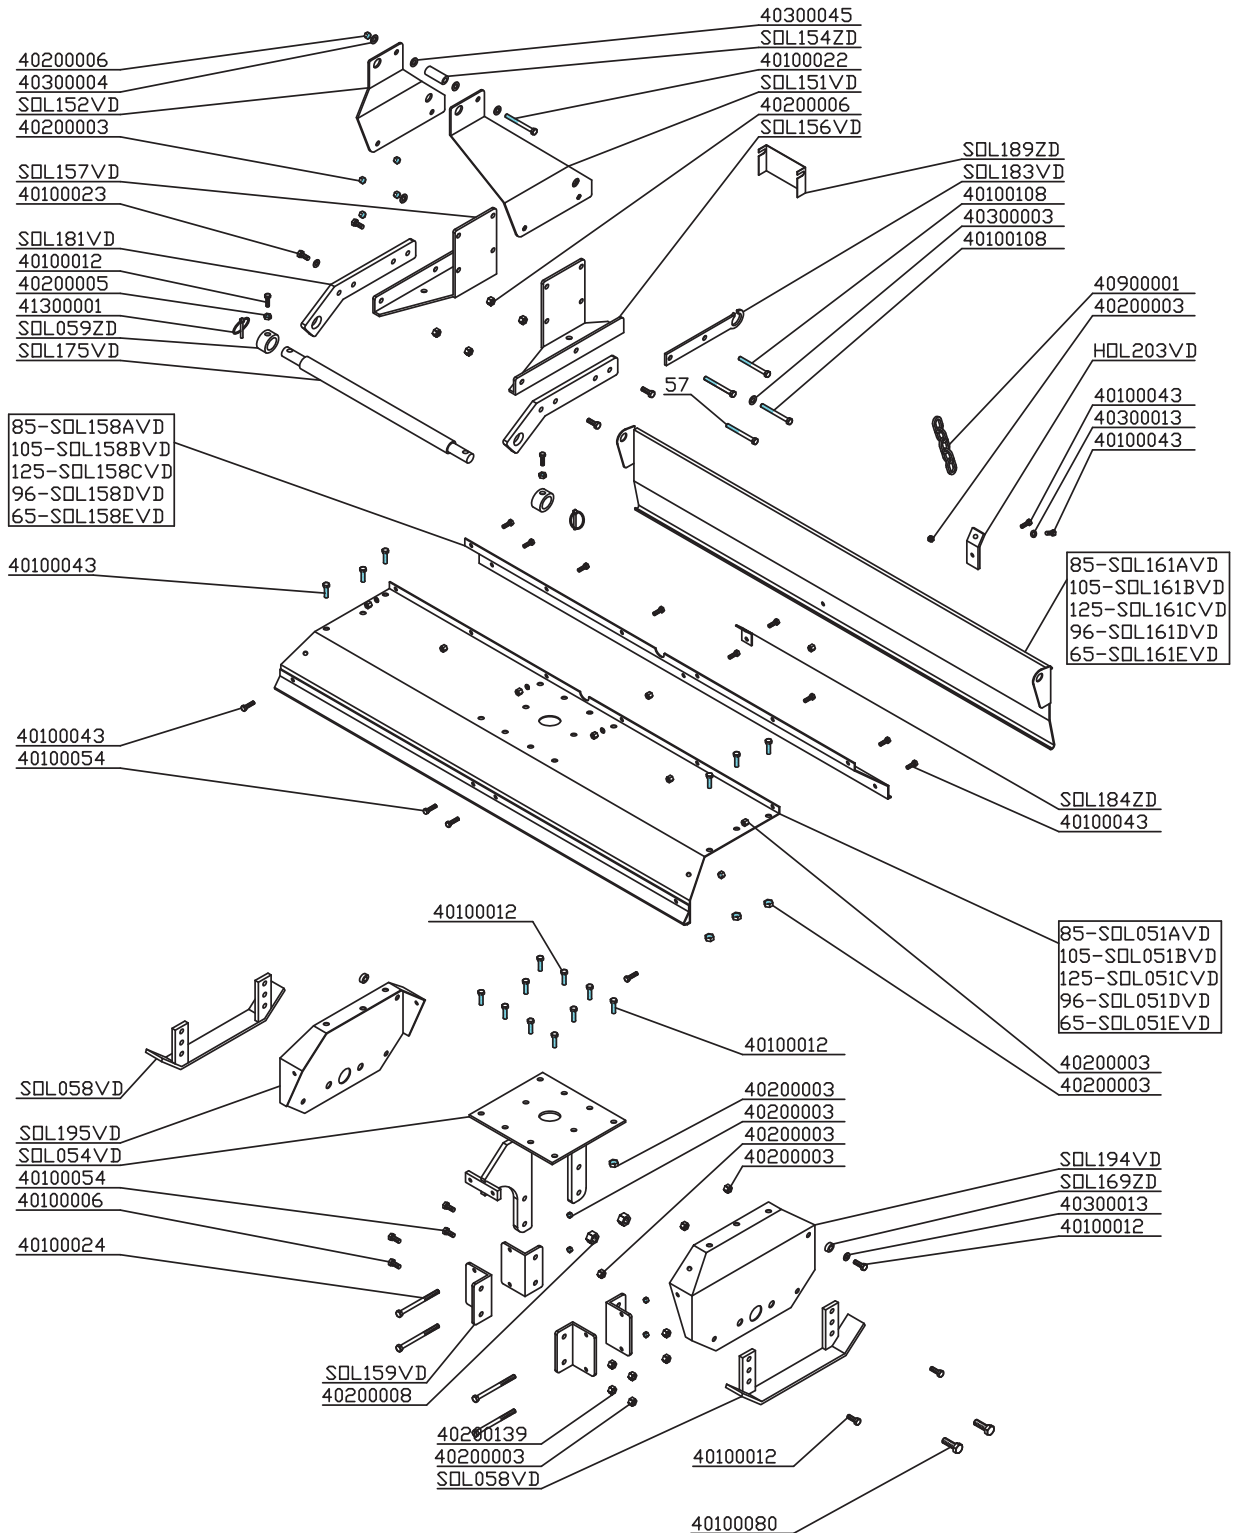

## TRASMISSIONE - DRIVE TRAIN COMPONENTS - TRANSMISSION

# FLASH

65 - 85 - 96 - 105 - 125

Zappatrice & Interrasassi  
Rotary Tiller & Stone Burier  
Fraise & Enfouisseuse

## TELAIO - FRAME - CHASSIS