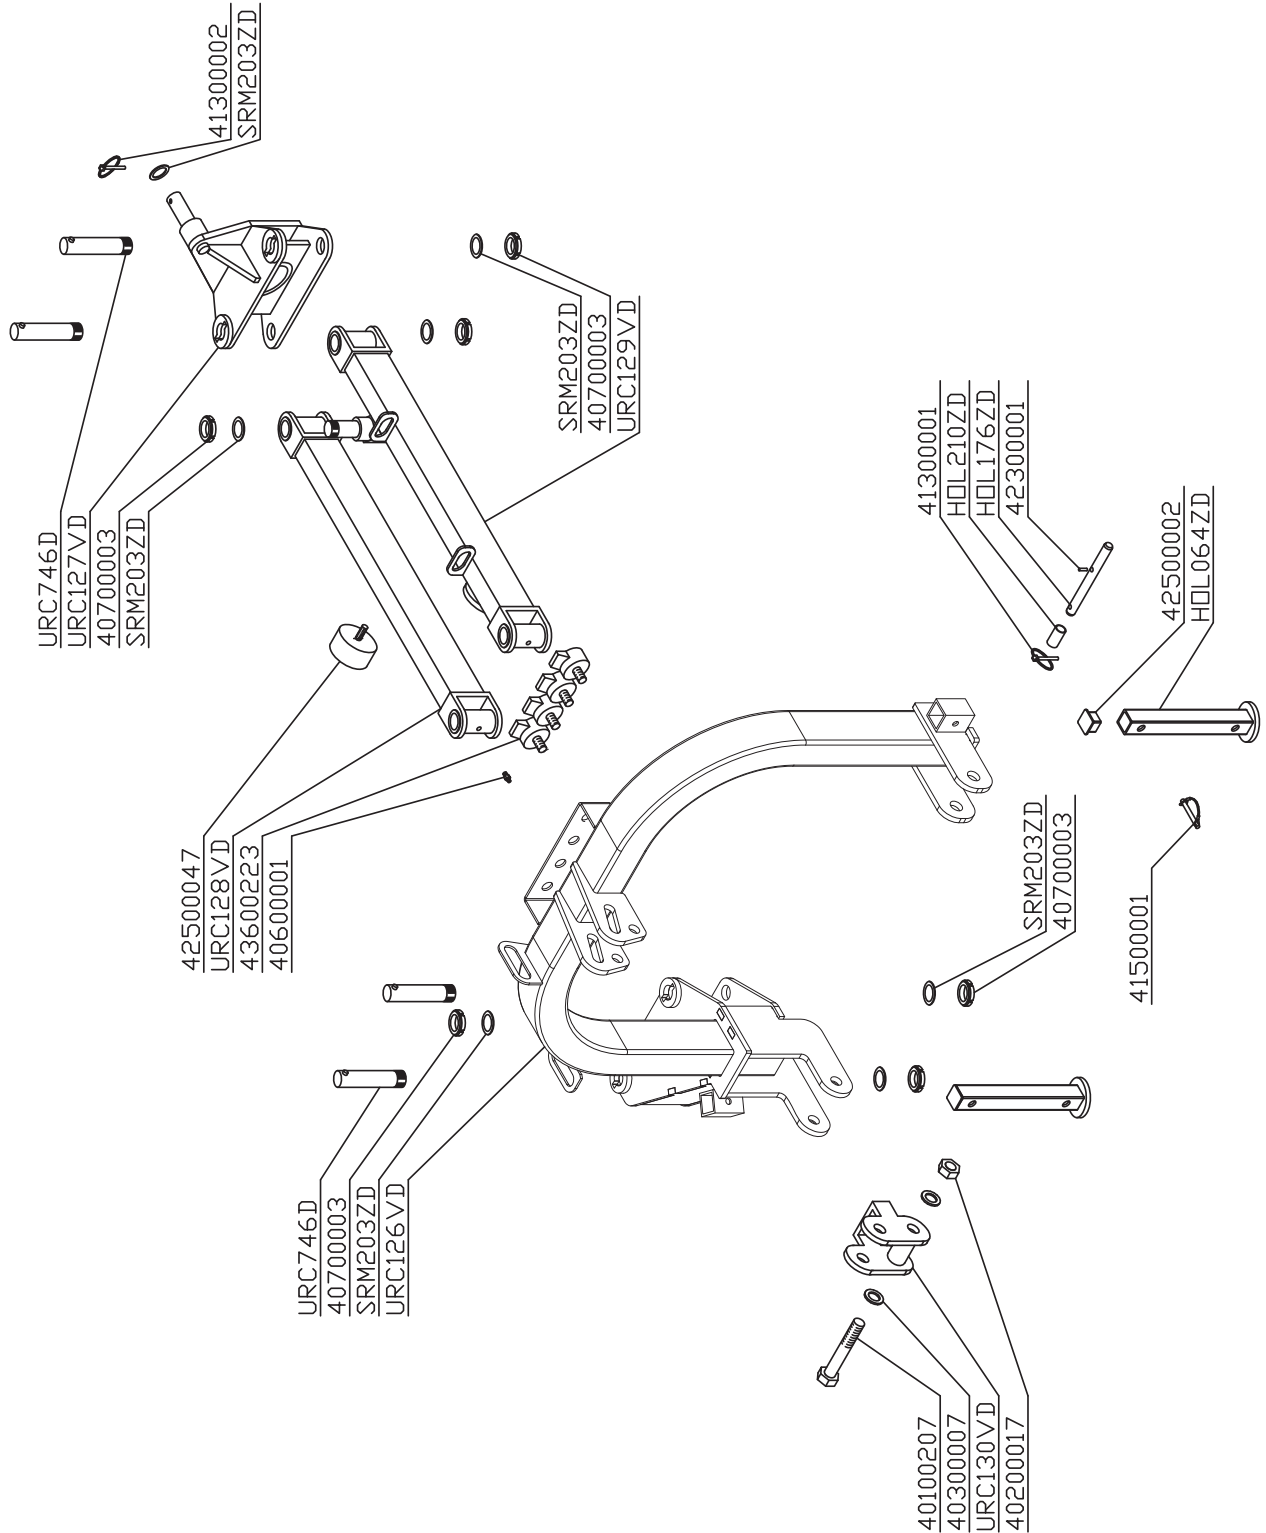

ATTACCO 3 P - 3 P HITCH - ATTELAGE 3 P