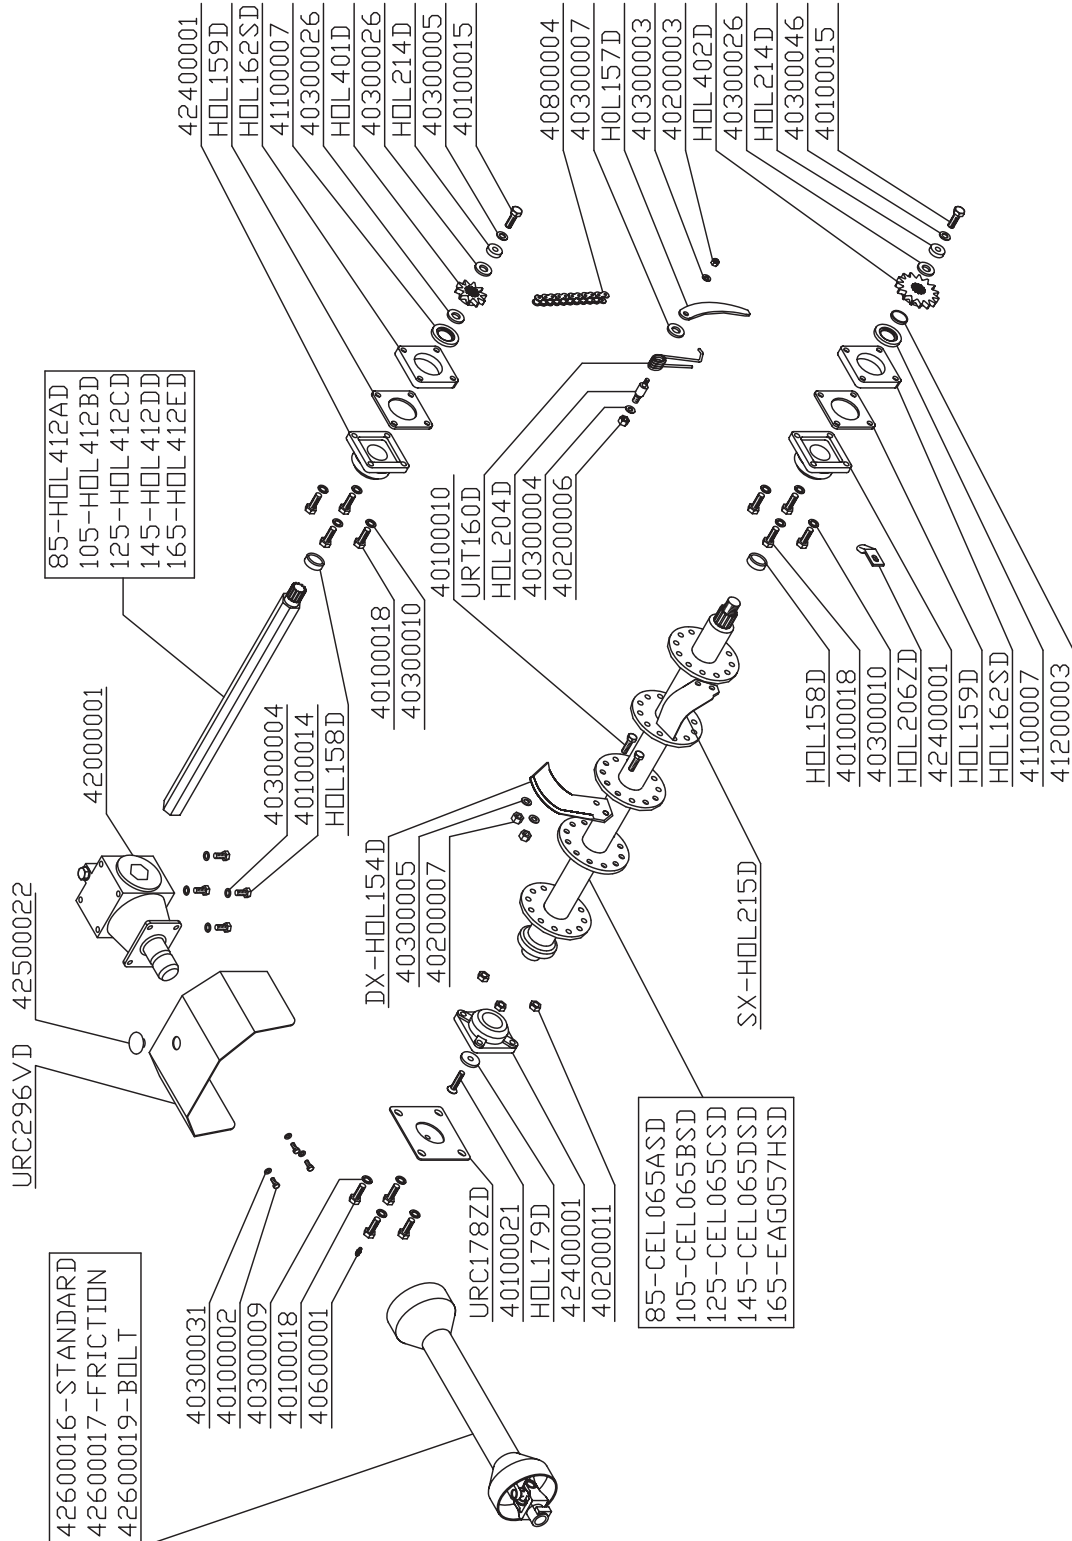

EAGLE

85 - 105 - 125 - 145 - 165

Zappatrice Fissa
Fixed Rotary Tiller
Fraise Fixe

TRASMISSIONE - DRIVE TRAIN COMPONENTS - TRANSMISSION

EAGLE

85 - 105 - 125 - 145 - 165

Zappatrice Fissa
Fixed Rotary Tiller
Fraise Fixe

TELAIO - FRAME - CHASSIS